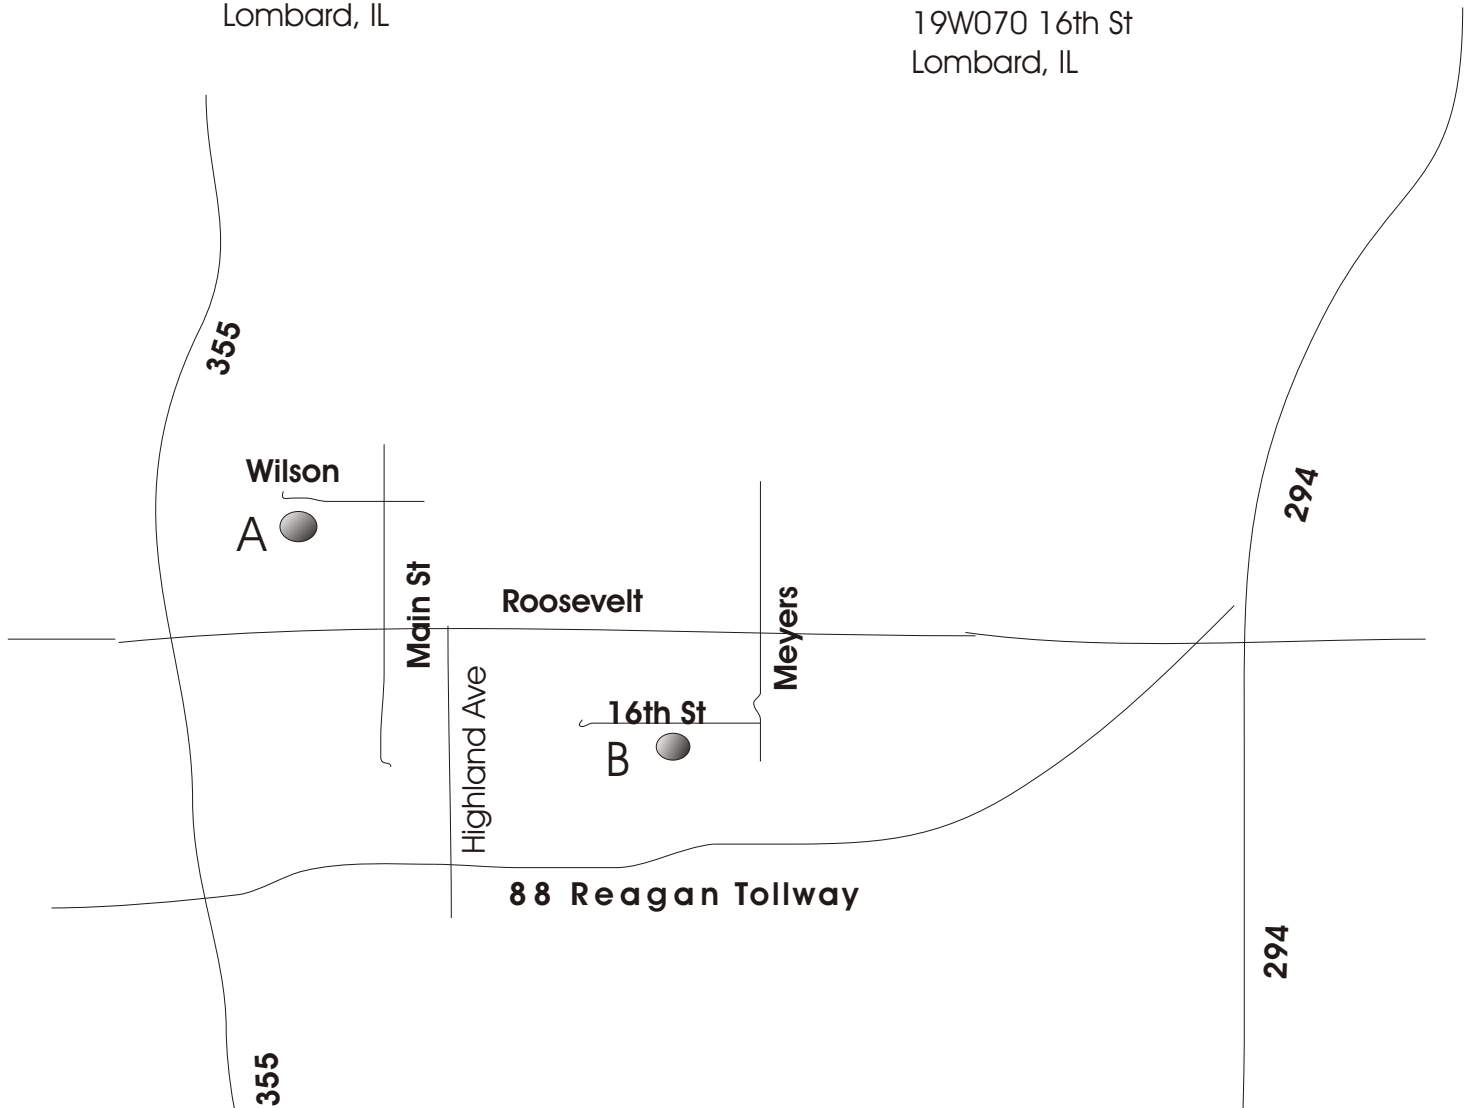

A Glenbard East High School
1014 S Main St
Lombard, IL

B Montini Catholic High School
19W070 16th St
Lombard, IL

Glenbard East - Taking the 355 Tollway exit at Roosevelt Rd and turn Left (east)
1 Mile on Roosevelt to S. Main. And turn left (north)
½ Mile on S. Main to Wilson then left on Wilson to fields.

Glenbard East Taking the 294 Tollway exit at Interstate 88 west.
About 5 miles on I 88 exit at Highland Ave turn right (north)
2 miles on Highland to Roosevelt then turn left (west)
¼ mile Roosevelt to Main and turn right (north)
½ Mile on S. Main to Wilson then left on Wilson to fields.

Montini High School - Taking the 355 Tollway exit at Roosevelt Rd and turn Left (east)
Little over 2 Mi on Roosevelt to Myers Rd and turn right (south)
½ Mile on Myers to 16th then right (west) on 16th about ½ mile to field.

Montini High School Taking the 294 Tollway exit at Interstate 88 west.
About 5 miles on I 88 exit at Highland Ave turn right (north)
2 miles on Highland to Roosevelt then turn right (east)
1 mile Roosevelt to Myers and turn right (south)
½ Mile on Myers to 16th then right (west) on 16th about ½ mile to field.